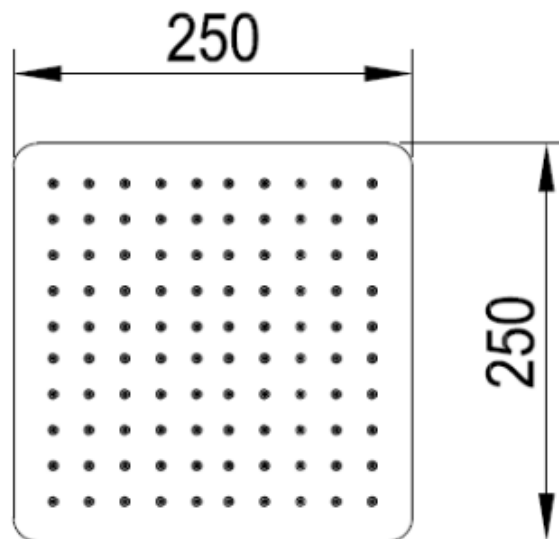

Brand : CAE, China
Name : Square slim overhead shower 10
Item Code : 53.131801
Color / Finish: Chrome Plated
Dimensions : 250 x 250 mm

Product info:
• Hand shower

Flushing of pipe must be done before fittings are installed. Failure to do so voids the warranty.
Follow cleaning instructions and avoid using any harmful chemicals.
All information is for reference only. Installation shall always be based on the specs provided with actual delivered items.
For more info, visit www.sanitecph.com