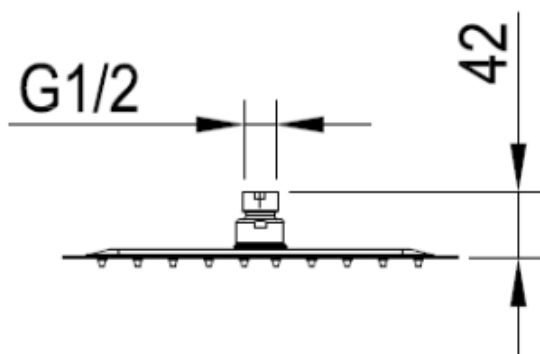

Brand : CAE, China
Name : Square slim overhead shower 10
Item Code : 53.131801
Color / Finish: Chrome Plated
Dimensions : 250 x 250 mm

Product info:
• Hand shower

Flushing of pipe must be done before fittings are installed. Failure to do so voids the warranty.
Follow cleaning instructions and avoid using any harmful chemicals.
All information is for reference only. Installation shall always be based on the specs provided with actual delivered items.
For more info, visit www.sanitecph.com